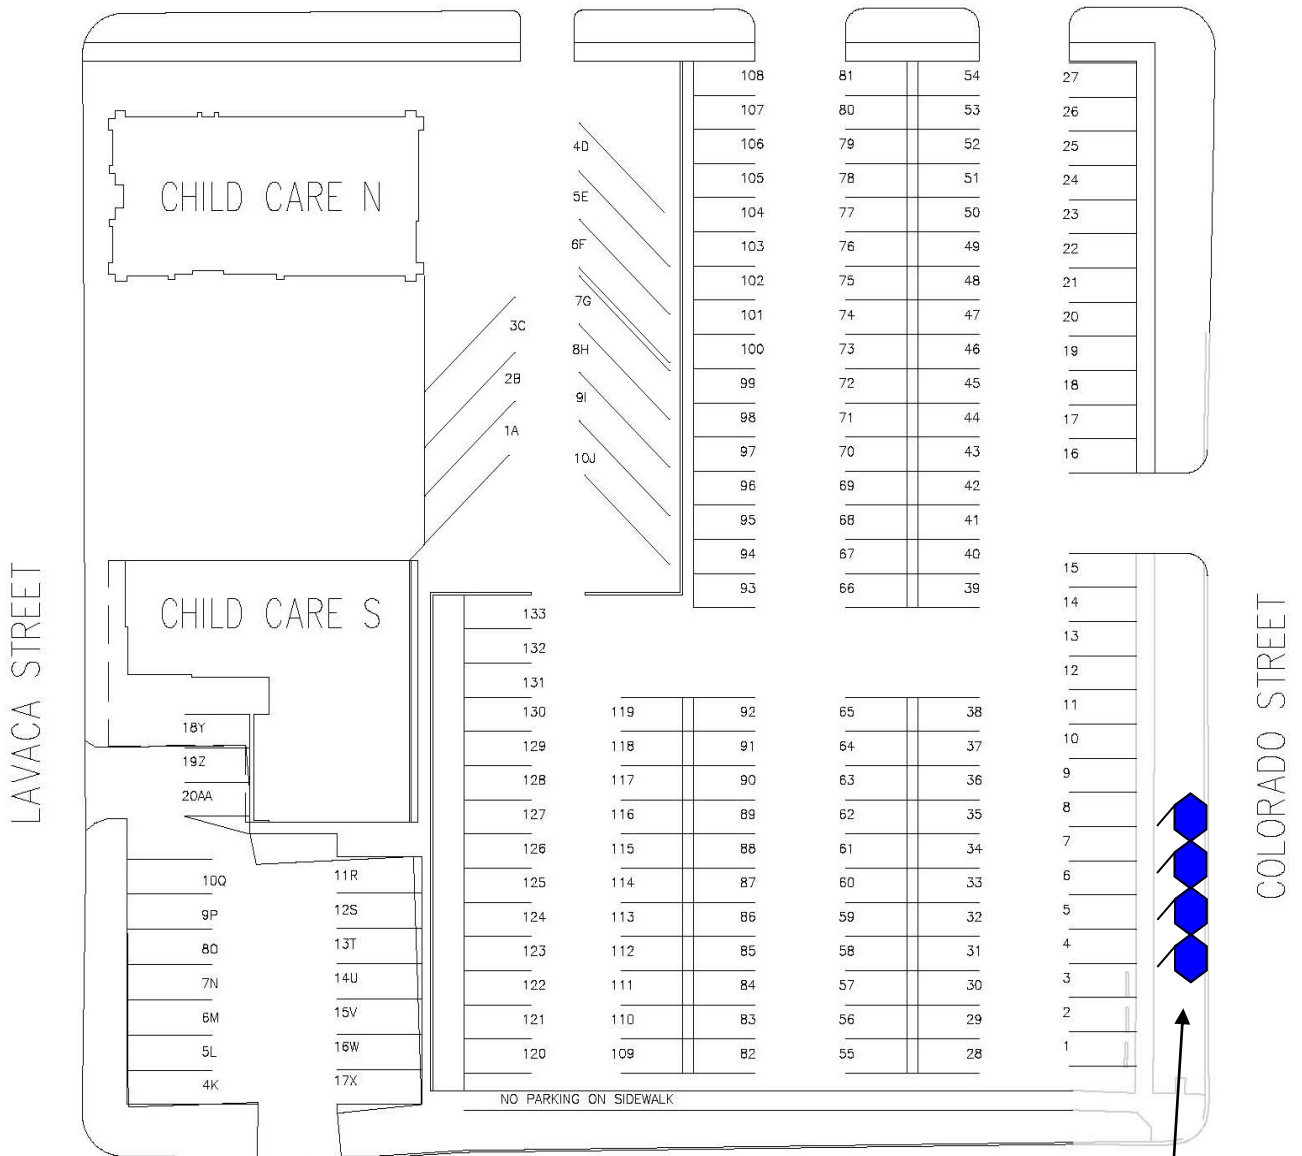

Lot 8

EAST 16TH STREET

Standard Portable Toilets

EAST 15TH STREET